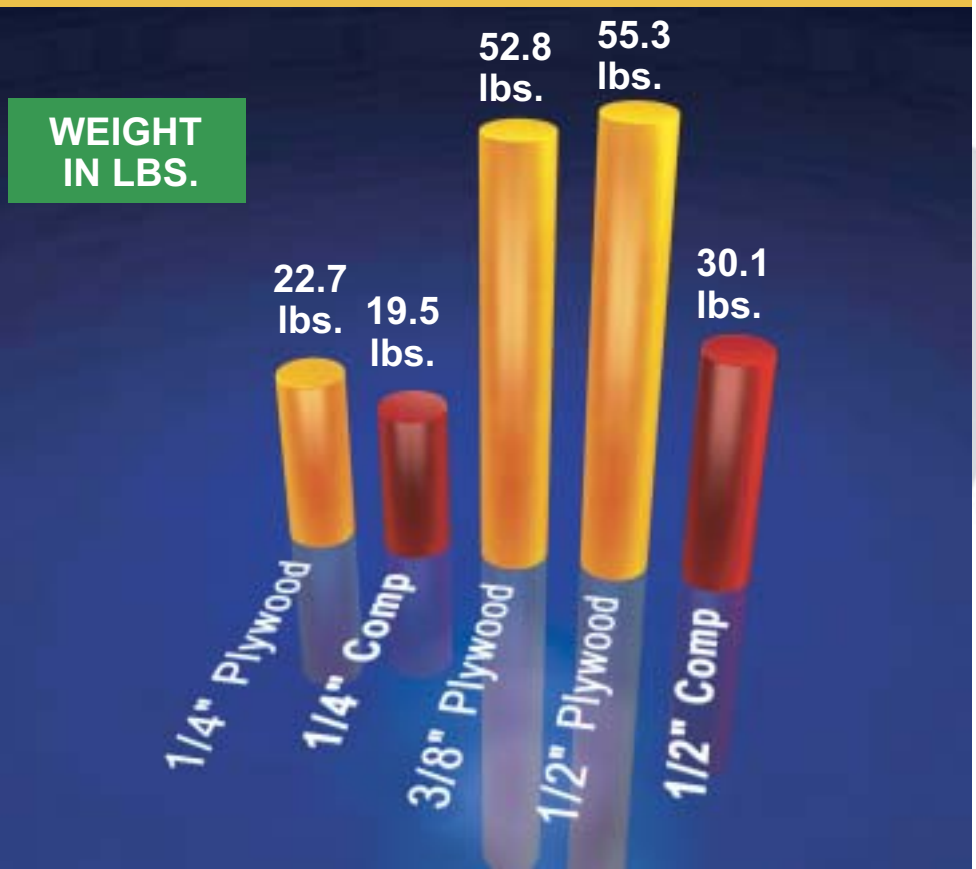

COMPOSITE PANELS

Stronger than plywood!

Call our sales team today for more information about our Composite Panels

1.800.847.TEAM
(1.800.874.8326)

www.LMCASES.com

WEIGHT COMPARISONS: (4' x 8' Sheet)

COMPARE THE DIFFERENCE IN WEIGHT AND STRENGTH

IMPACT TEST COMPARISONS: